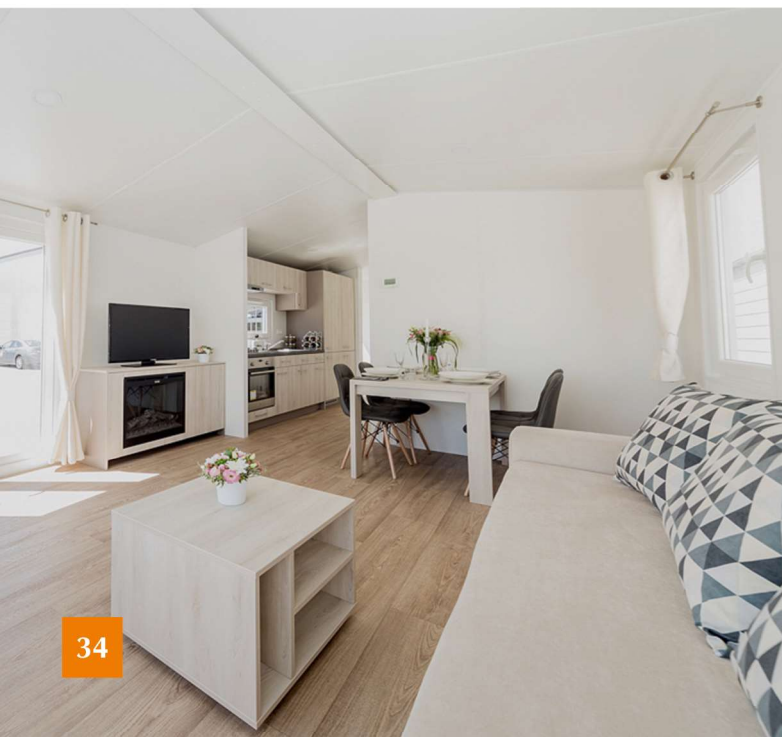

# Texel

Its design is the answer to maximize the functionality and comfort of use. Open living room, with big windows and functional kitchen. Bedrooms separated by easy accessible bathroom and a walk in wardrobe. There is a lot of space to enjoy in the Texel.

4 + 2 1 11,2m x 4m (37 ft x 13 ft)

4 + 2 1 11,2m x 4m (37 ft x 13 ft)

4 + 2 1 11,2m x 4m (37 ft x 13 ft)

6 + 2 1 11,5m x 4m (38 ft x 13 ft)

4 + 2 1 10m x 4m (33 ft x 13 ft)

- ANTENNA SOCKET
- CLOTHES WARDROBE WITH SHELVES
- WARDROBE WITH CLOTHES BAR
- CLOTHES HANGER
- SOUND SYSTEM AND MP3 PLAYER