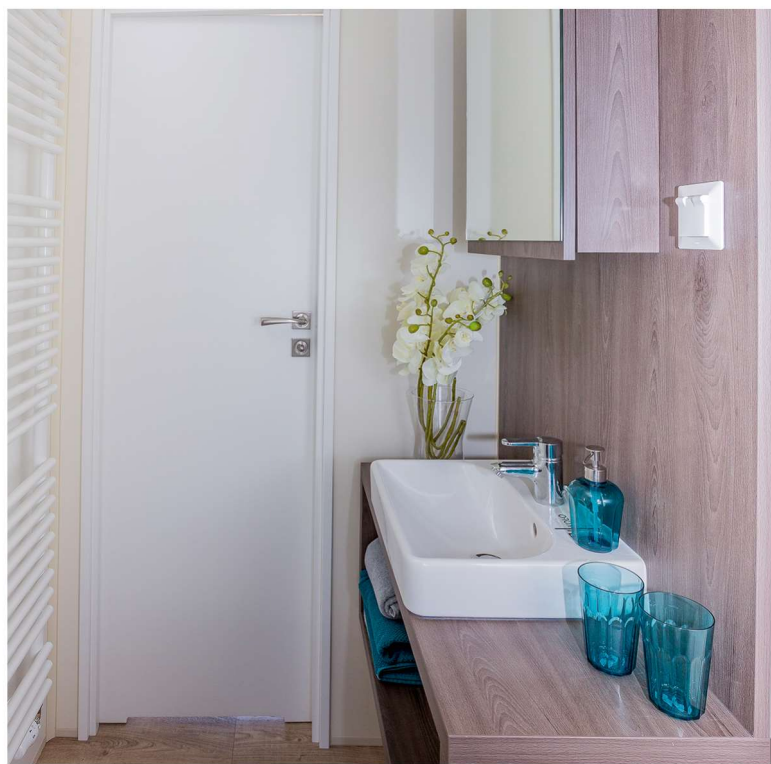

# Texel

Its design is the answer to maximize the functionality and comfort of use. Open living room, with big windows and functional kitchen. Bedrooms separated by easy accessible bathroom and a walk in wardrobe. There is a lot of space to enjoy in the Texel.

4 + 2 1 11,2m x 4m (37 ft x 13 ft)

4 + 2 1 11,2m x 4m (37 ft x 13 ft)

4 + 2 1 11,2m x 4m (37 ft x 13 ft)

6 + 2 1 11,5m x 4m (38 ft x 13 ft)

4 + 2 1 10m x 4m (33 ft x 13 ft)

- ANTENNA SOCKET
- CLOTHES WARDROBE WITH SHELVES
- WARDROBE WITH CLOTHES BAR
- CLOTHES HANGER
- SOUND SYSTEM AND MP3 PLAYER