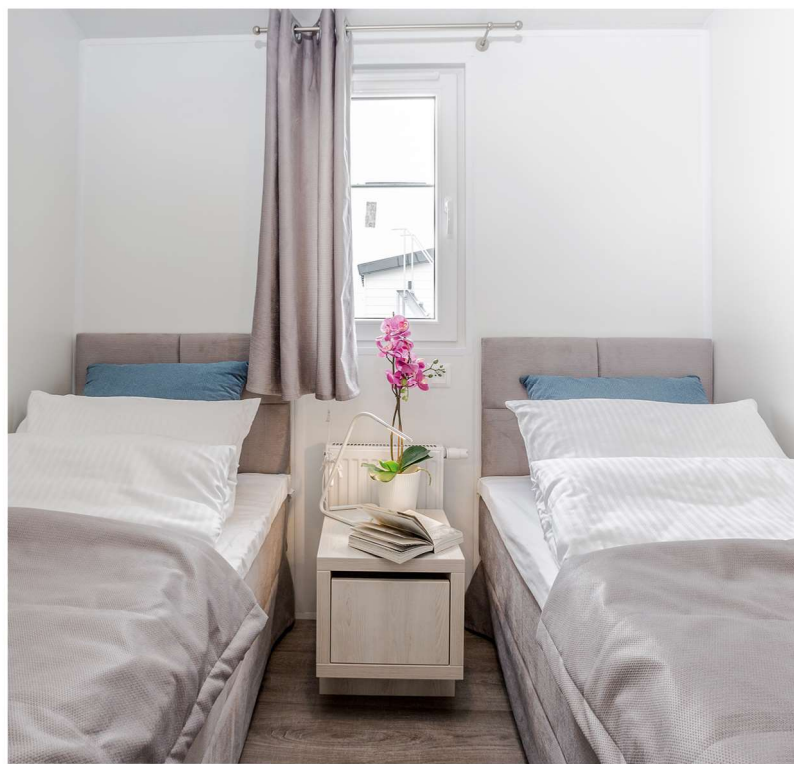

# Texel

Its design is the answer to maximize the functionality and comfort of use. Open living room, with big windows and functional kitchen. Bedrooms separated by easy accessible bathroom and a walk in wardrobe. There is a lot of space to enjoy in the Texel.

4 + 2 1 11,2m x 4m (37 ft x 13 ft)

4 + 2 1 11,2m x 4m (37 ft x 13 ft)

4 + 2 1 11,2m x 4m (37 ft x 13 ft)

6 + 2 1 11,5m x 4m (38 ft x 13 ft)

4 + 2 1 10m x 4m (33 ft x 13 ft)

- ANTENNA SOCKET
- CLOTHES WARDROBE WITH SHELVES
- WARDROBE WITH CLOTHES BAR
- CLOTHES HANGER
- SOUND SYSTEM AND MP3 PLAYER