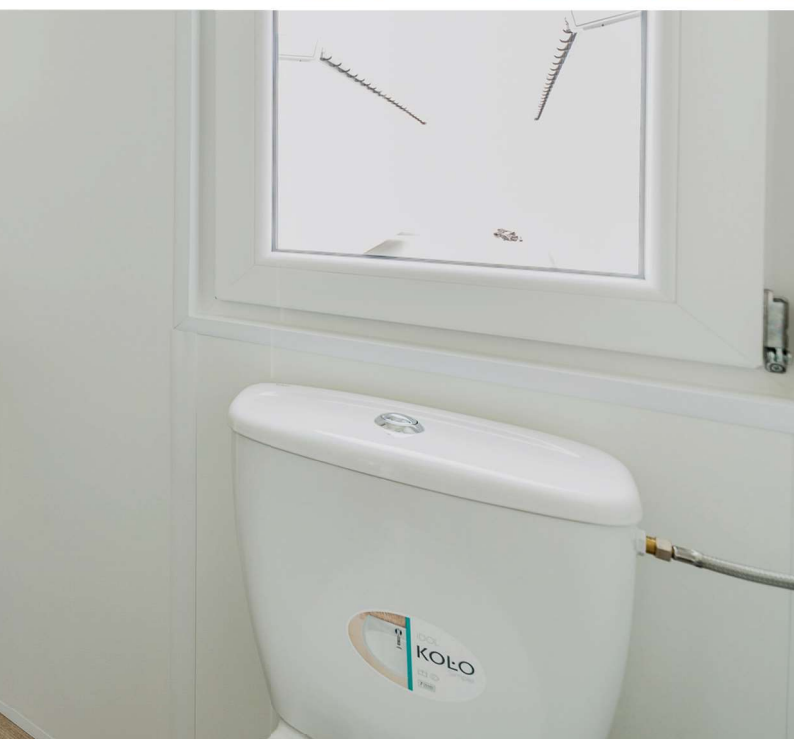

Sylt

In the Sylt model it is possible to forget that you are in a mobile house. Elegant and finished off in every detail, and simultaneously modest and exceptionally delicate. A very vast living room will convince everyone who respects the spare time and values every minute of a pleasant rest.

- ANTENNA SOCKET
- CLOTHES WARDROBE WITH SHELVES
- WARDROBE WITH CLOTHES BAR
- CLOTHES HANGER
- SOUND SYSTEM AND MP3 PLAYER

- FOLDABLE SOFA
- BUNK BED
- PEDESTAL WITH DRAWERS
- INDUCTION / GAS HOB
- OVEN