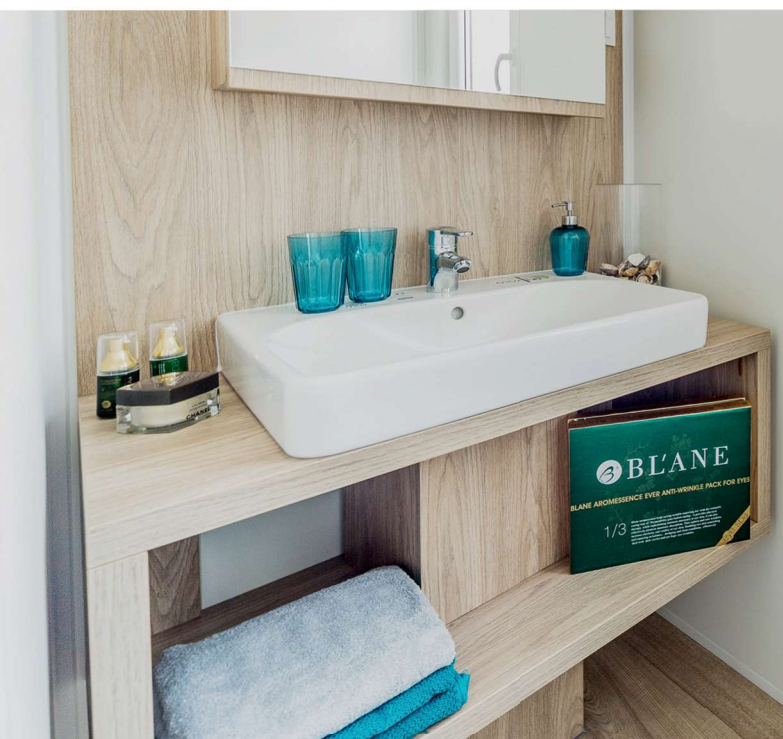

Sylt

In the Sylt model it is possible to forget that you are in a mobile house. Elegant and finished off in every detail, and simultaneously modest and exceptionally delicate. A very vast living room will convince everyone who respects the spare time and values every minute of a pleasant rest.

- ANTENNA SOCKET
- CLOTHES WARDROBE WITH SHELVES
- WARDROBE WITH CLOTHES BAR
- CLOTHES HANGER
- SOUND SYSTEM AND MP3 PLAYER

- FOLDABLE SOFA
- BUNK BED
- PEDESTAL WITH DRAWERS
- INDUCTION / GAS HOB
- OVEN