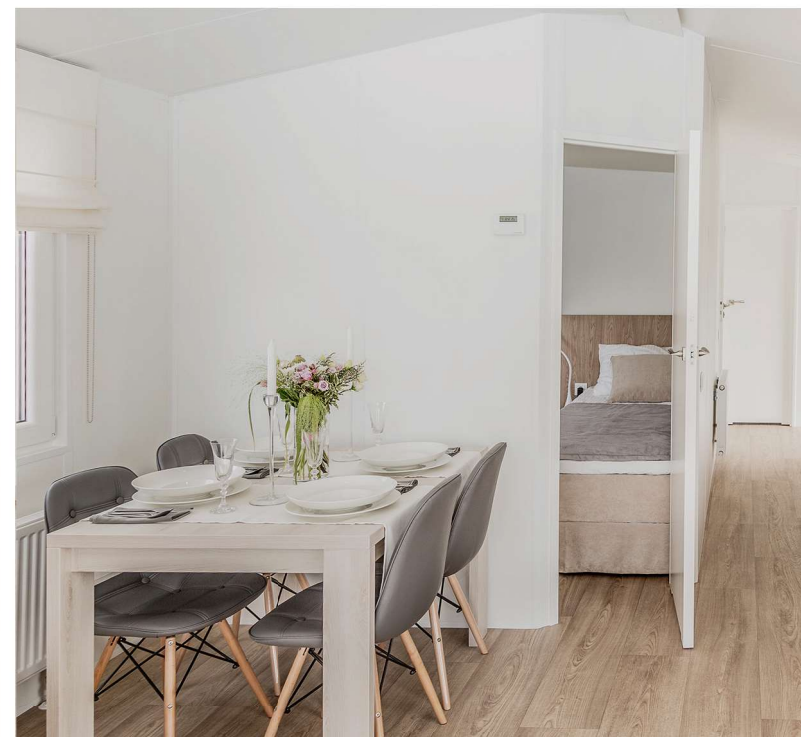

Sylt

In the Sylt model it is possible to forget that you are in a mobile house. Elegant and finished off in every detail, and simultaneously modest and exceptionally delicate. A very vast living room will convince everyone who respects the spare time and values every minute of a pleasant rest.

- ANTENNA SOCKET
- CLOTHES WARDROBE WITH SHELVES
- WARDROBE WITH CLOTHES BAR
- CLOTHES HANGER
- SOUND SYSTEM AND MP3 PLAYER

- FOLDABLE SOFA
- BUNK BED
- PEDESTAL WITH DRAWERS
- INDUCTION / GAS HOB
- OVEN