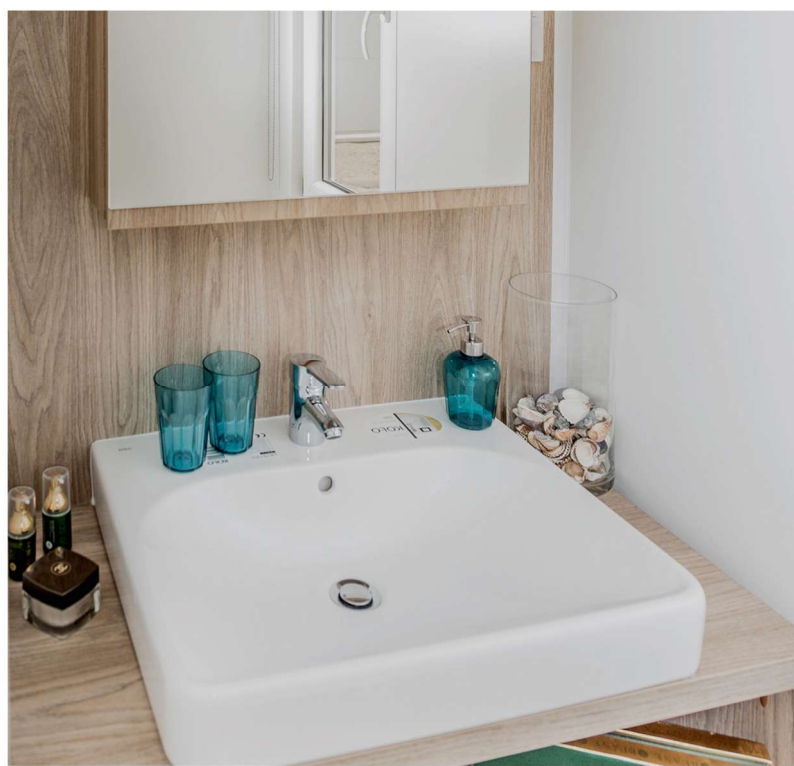

Sylt

In the Sylt model it is possible to forget that you are in a mobile house. Elegant and finished off in every detail, and simultaneously modest and exceptionally delicate. A very vast living room will convince everyone who respects the spare time and values every minute of a pleasant rest.

- ANTENNA SOCKET
- CLOTHES WARDROBE WITH SHELVES
- WARDROBE WITH CLOTHES BAR
- CLOTHES HANGER
- SOUND SYSTEM AND MP3 PLAYER

- FOLDABLE SOFA
- BUNK BED
- PEDESTAL WITH DRAWERS
- INDUCTION / GAS HOB
- OVEN