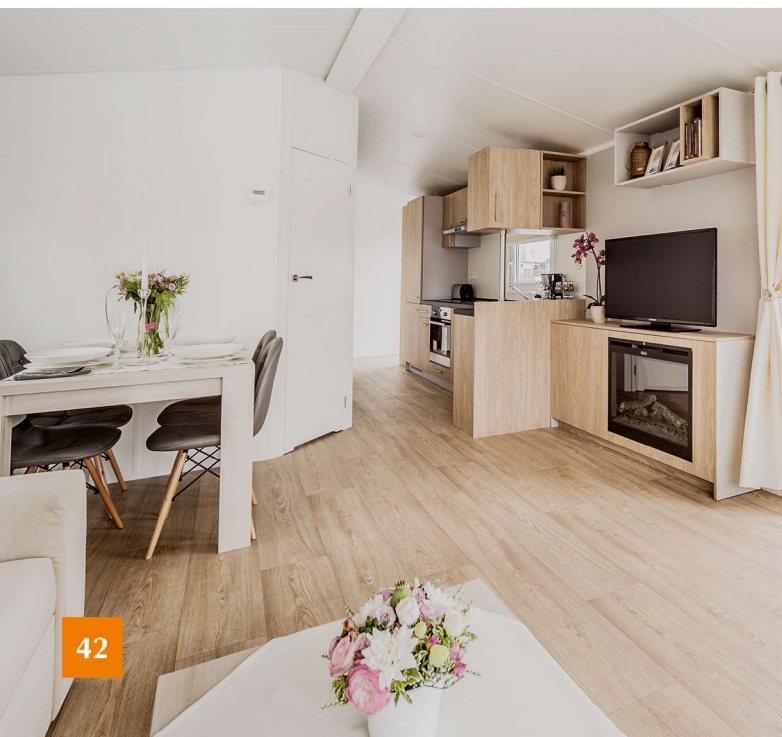

Sylt

In the Sylt model it is possible to forget that you are in a mobile house. Elegant and finished off in every detail, and simultaneously modest and exceptionally delicate. A very vast living room will convince everyone who respects the spare time and values every minute of a pleasant rest.

- ANTENNA SOCKET
- CLOTHES WARDROBE WITH SHELVES
- WARDROBE WITH CLOTHES BAR
- CLOTHES HANGER
- SOUND SYSTEM AND MP3 PLAYER

- FOLDABLE SOFA
- BUNK BED
- PEDESTAL WITH DRAWERS
- INDUCTION / GAS HOB
- OVEN