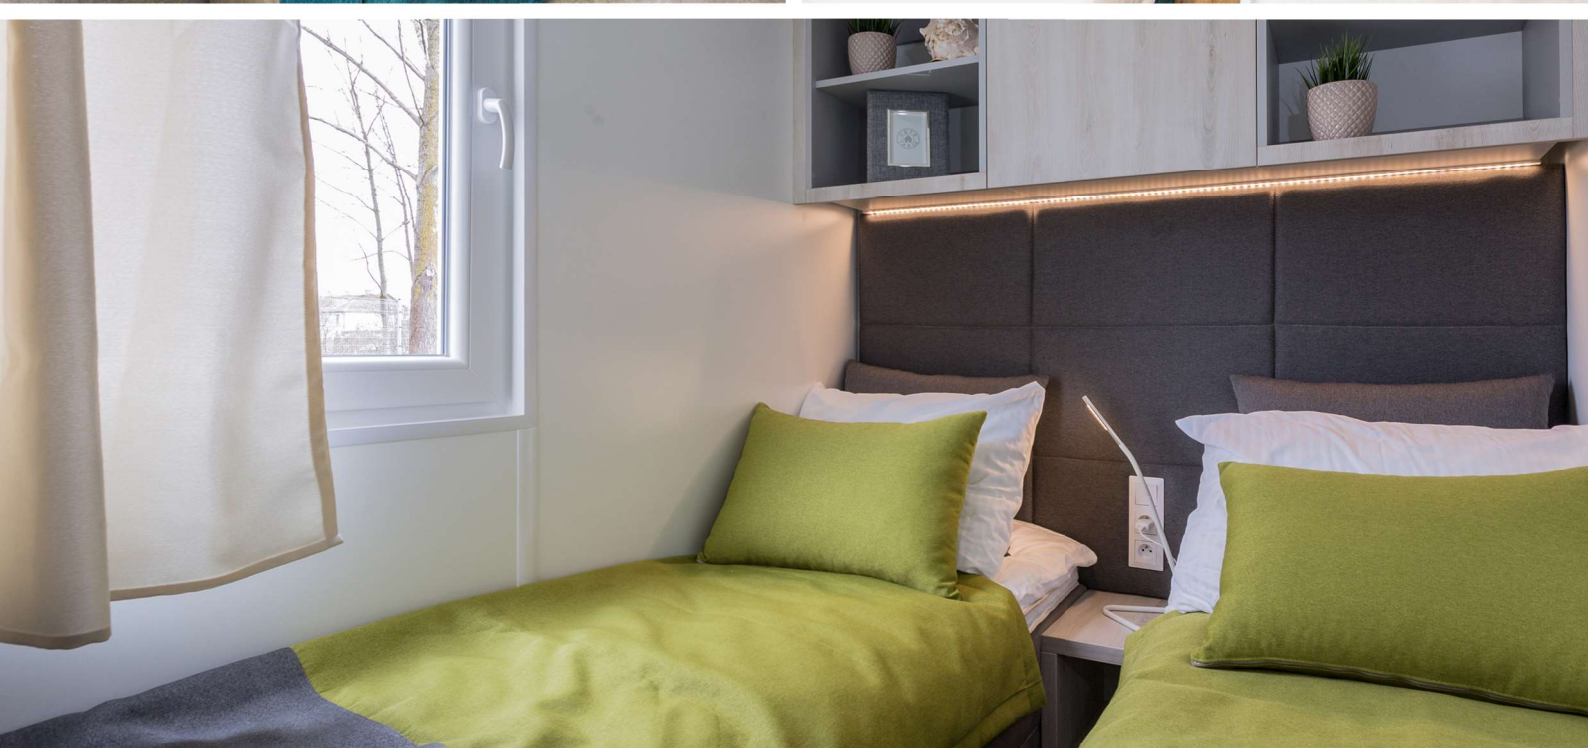

# Positano

The thing that singles out Positano from other projects is its unique style. The unusual bedroom layout enhances the feeling of greater privacy and guarantees the comfortable stay to the inhabitants.

- ANTENNA SOCKET
- CLOTHES WARDROBE WITH SHELVES
- WARDROBE WITH CLOTHES BAR
- CLOTHES HANGER
- SOUND SYSTEM AND MP3 PLAYER

- FOLDABLE SOFA
- BUNK BED
- PEDESTAL WITH DRAWERS
- INDUCTION / GAS HOB
- OVEN