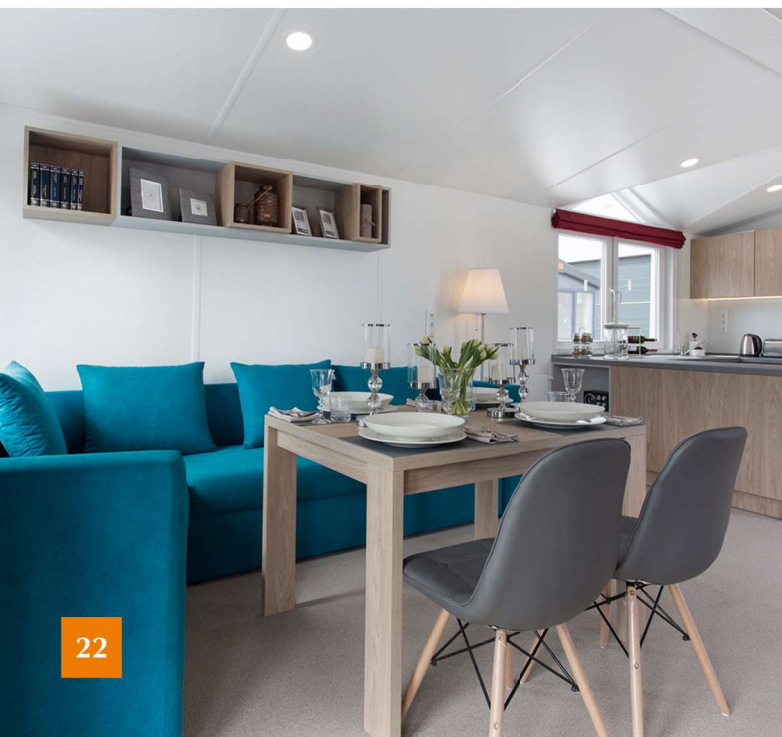

Lido

The styling of Lido home has been inspired by the unusual and sophisticated Italian style and brings to mind luxurious residential properties. It combines all of the following: cosy atmosphere, traditional elegance and modern design.

- ANTENNA SOCKET
- CLOTHES WARDROBE WITH SHELVES
- WARDROBE WITH CLOTHES BAR
- CLOTHES HANGER
- SOUND SYSTEM AND MP3 PLAYER

- FOLDABLE SOFA
- BUNK BED
- PEDESTAL WITH DRAWERS
- INDUCTION / GAS HOB
- OVEN