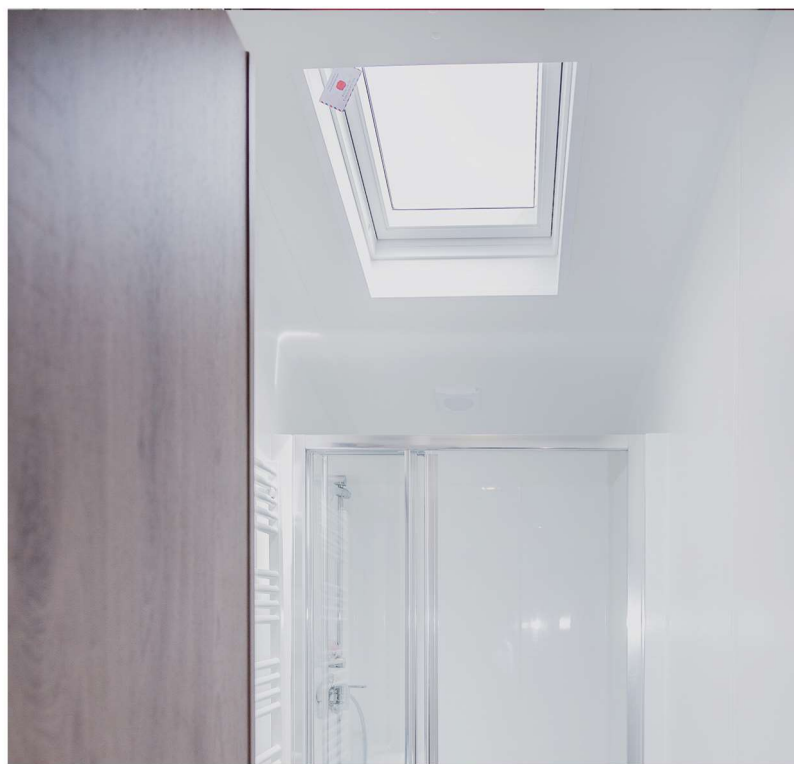

# Korfu

This mobile home has been created for those ones, who appreciate tradition, simplicity and functionality. Thanks to a larger sleeping area Korfu is a perfect solution for those ones, who travel with whole families or with a group of friends.

- ANTENNA SOCKET
- CLOTHES WARDROBE WITH SHELVES
- WARDROBE WITH CLOTHES BAR
- CLOTHES HANGER
- SOUND SYSTEM AND MP3 PLAYER

- FOLDABLE SOFA
- BUNK BED
- PEDESTAL WITH DRAWERS
- INDUCTION / GAS HOB
- OVEN