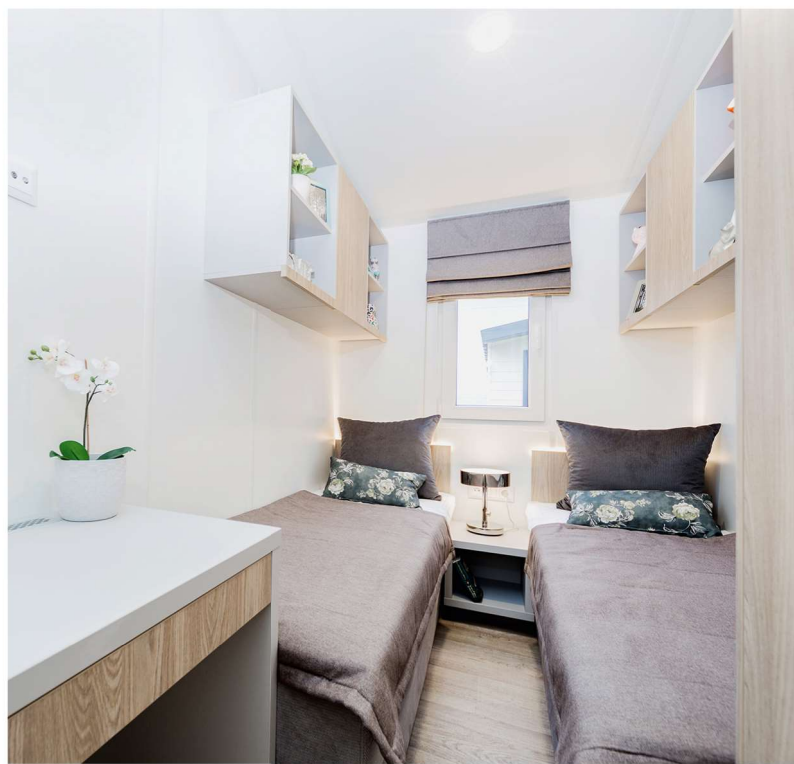

# Korfu

This mobile home has been created for those ones, who appreciate tradition, simplicity and functionality. Thanks to a larger sleeping area Korfu is a perfect solution for those ones, who travel with whole families or with a group of friends.

- ANTENNA SOCKET
- CLOTHES WARDROBE WITH SHELVES
- WARDROBE WITH CLOTHES BAR
- CLOTHES HANGER
- SOUND SYSTEM AND MP3 PLAYER

- FOLDABLE SOFA
- BUNK BED
- PEDESTAL WITH DRAWERS
- INDUCTION / GAS HOB
- OVEN