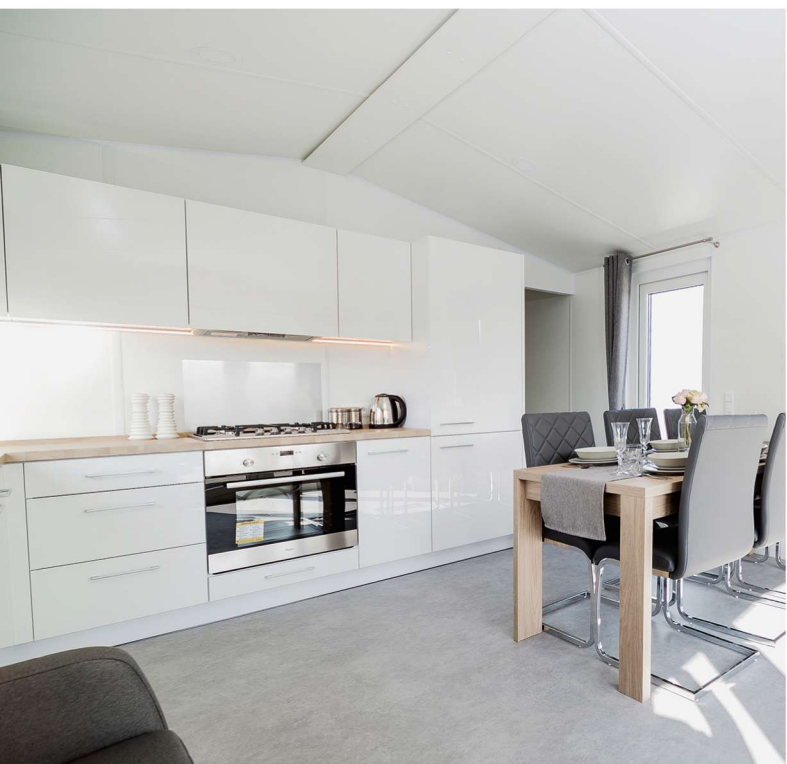

# Korfu

This mobile home has been created for those ones, who appreciate tradition, simplicity and functionality. Thanks to a larger sleeping area Korfu is a perfect solution for those ones, who travel with whole families or with a group of friends.

- ANTENNA SOCKET
- CLOTHES WARDROBE WITH SHELVES
- WARDROBE WITH CLOTHES BAR
- CLOTHES HANGER
- SOUND SYSTEM AND MP3 PLAYER

- FOLDABLE SOFA
- BUNK BED
- PEDESTAL WITH DRAWERS
- INDUCTION / GAS HOB
- OVEN