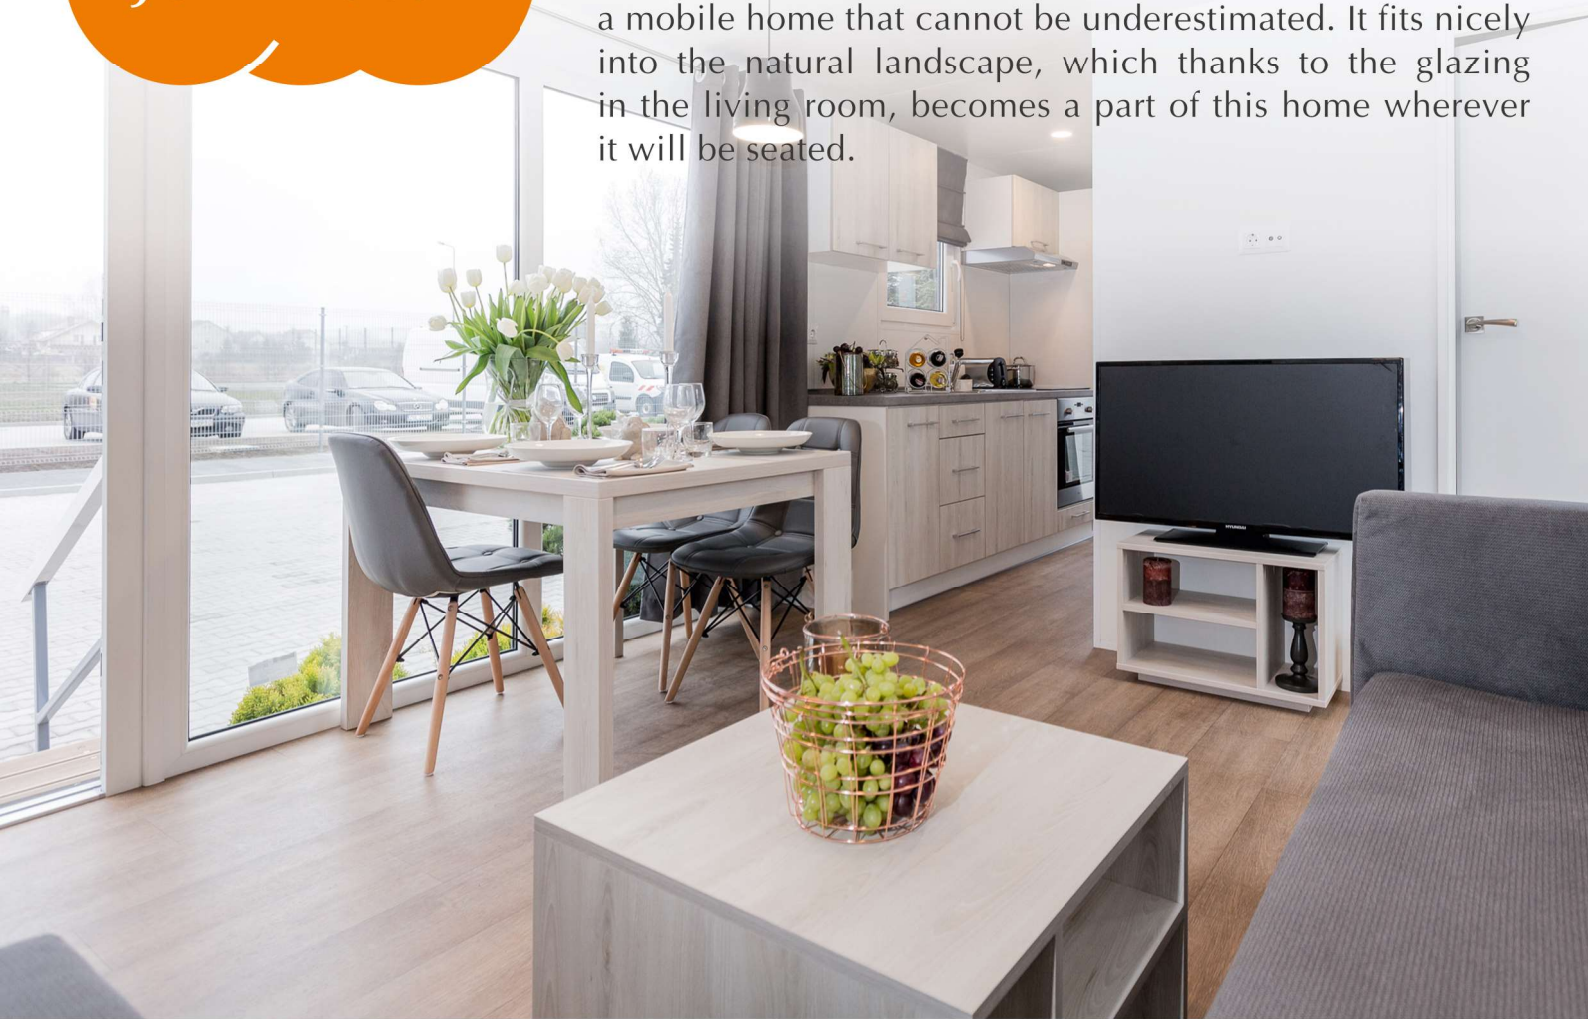

Joli

This house is a bold step in the evolution of design in the world of mobile homes. The unique, yet distinctive model is the answer to the needs of a mobile homes users who are looking for a home that does not exceed 35 m2.

Joli Natur

It is a house that becomes a part of nature. All thanks to the exceptionally durable façade of Siberian larch wood. Well designed in every detail and well built in every detail, a mobile home that cannot be underestimated. It fits nicely into the natural landscape, which thanks to the glazing in the living room, becomes a part of this home wherever it will be seated.