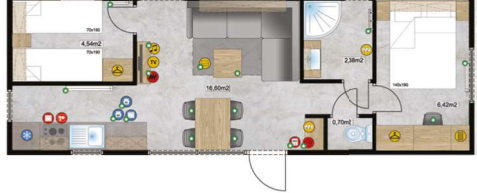

4+2 1 11,2m x 4m (37 ft x 13 ft)

4+2 1 10,4m x 4m (34 ft x 13 ft)

4+2 1 10,4m x 4m (34 ft x 13 ft)

4+2 1 10m x 3,74m (33 ft x 12 ft)

4+2 1 10m x 3,4m (33 ft x 11 ft)

- ANTENNA SOCKET
- CLOTHES WARDROBE WITH SHELVES
- WARDROBE WITH CLOTHES BAR
- CLOTHES HANGER
- SOUND SYSTEM AND MP3 PLAYER

- FOLDABLE SOFA
- BUNK BED
- PEDESTAL WITH DRAWERS
- INDUCTION / GAS HOB
- OVEN

- COMBI GAS BOILER
- ELECTRIC BOILER
- ELECTRIC FIRE
- MICROWAVE
- FRIDGE WITH FREEZER

- WASHING MACHINE
- DISHWASHER WIDE (60cm)
- DISHWASHER NARROW (45cm)
- OPTIONS PAID EXTRAS