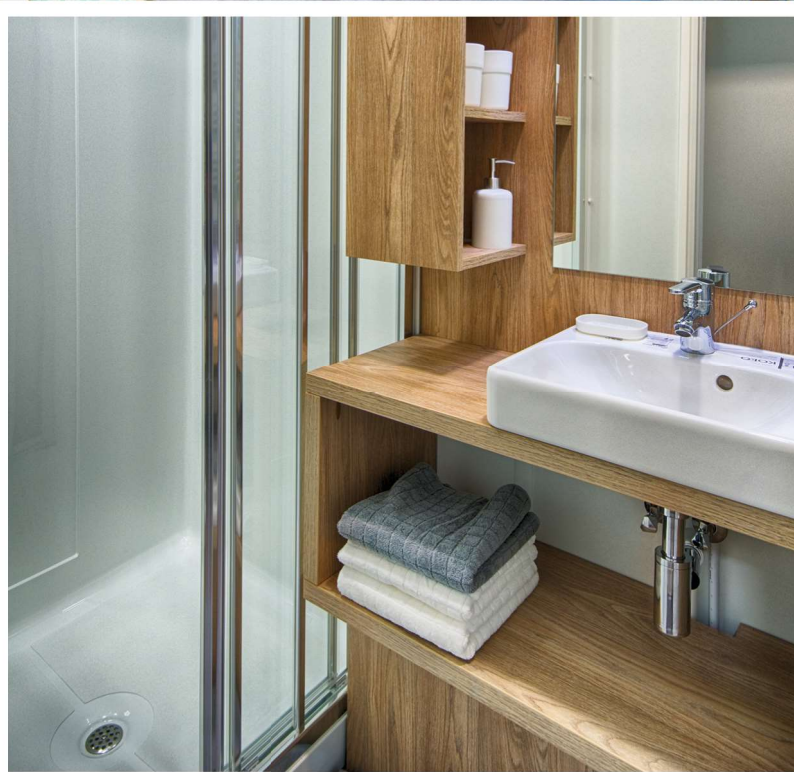

Chios

This mobile home has been inspired by the picturesque Greek coast landscape. Its functional and spacious interior is a perfect choice for those, who appreciate the combination of the innovative style and the solutions, which provide an experience of the ultimate comfort.

- ANTENNA SOCKET
- CLOTHES WARDROBE WITH SHELVES
- WARDROBE WITH CLOTHES BAR
- CLOTHES HANGER
- SOUND SYSTEM AND MP3 PLAYER

- FOLDABLE SOFA
- BUNK BED
- PEDESTAL WITH DRAWERS
- INDUCTION / GAS HOB
- OVEN