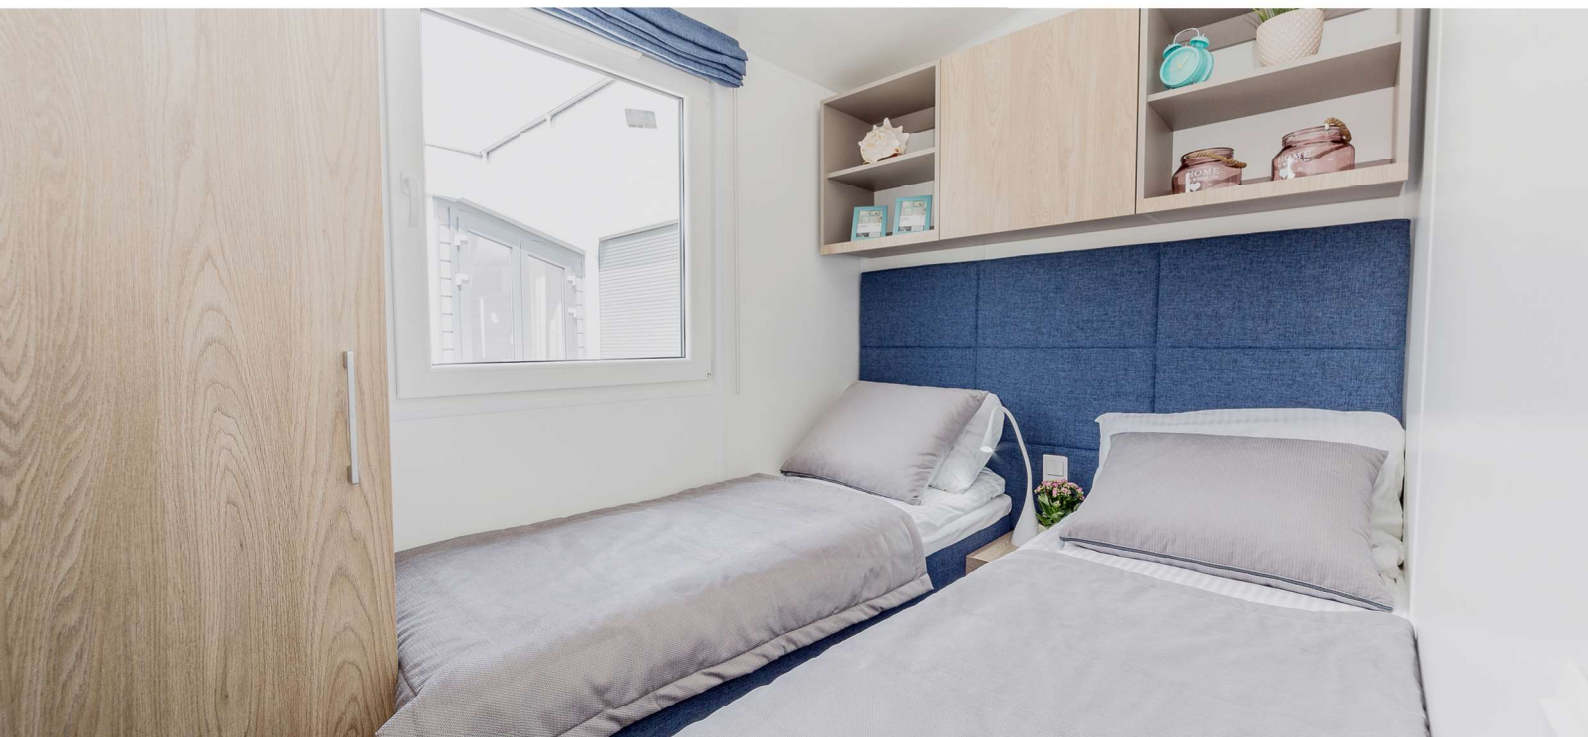

Chios

This mobile home has been inspired by the picturesque Greek coast landscape. Its functional and spacious interior is a perfect choice for those, who appreciate the combination of the innovative style and the solutions, which provide an experience of the ultimate comfort.

- ANTENNA SOCKET
- CLOTHES WARDROBE WITH SHELVES
- WARDROBE WITH CLOTHES BAR
- CLOTHES HANGER
- SOUND SYSTEM AND MP3 PLAYER

- FOLDABLE SOFA
- BUNK BED
- PEDESTAL WITH DRAWERS
- INDUCTION / GAS HOB
- OVEN