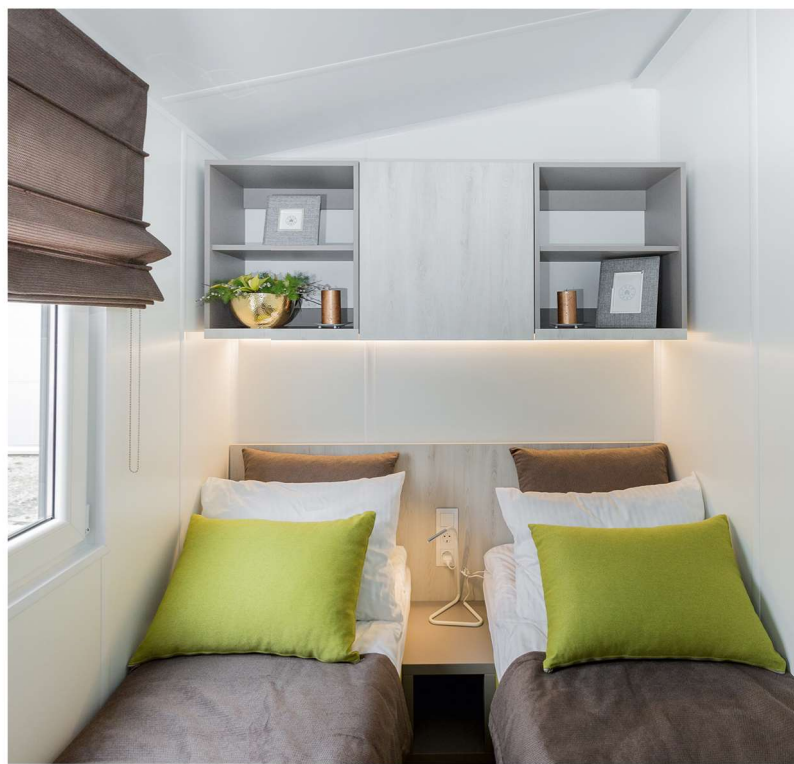

Chios

This mobile home has been inspired by the picturesque Greek coast landscape. Its functional and spacious interior is a perfect choice for those, who appreciate the combination of the innovative style and the solutions, which provide an experience of the ultimate comfort.

- ANTENNA SOCKET
- CLOTHES WARDROBE WITH SHELVES
- WARDROBE WITH CLOTHES BAR
- CLOTHES HANGER
- SOUND SYSTEM AND MP3 PLAYER

- FOLDABLE SOFA
- BUNK BED
- PEDESTAL WITH DRAWERS
- INDUCTION / GAS HOB
- OVEN