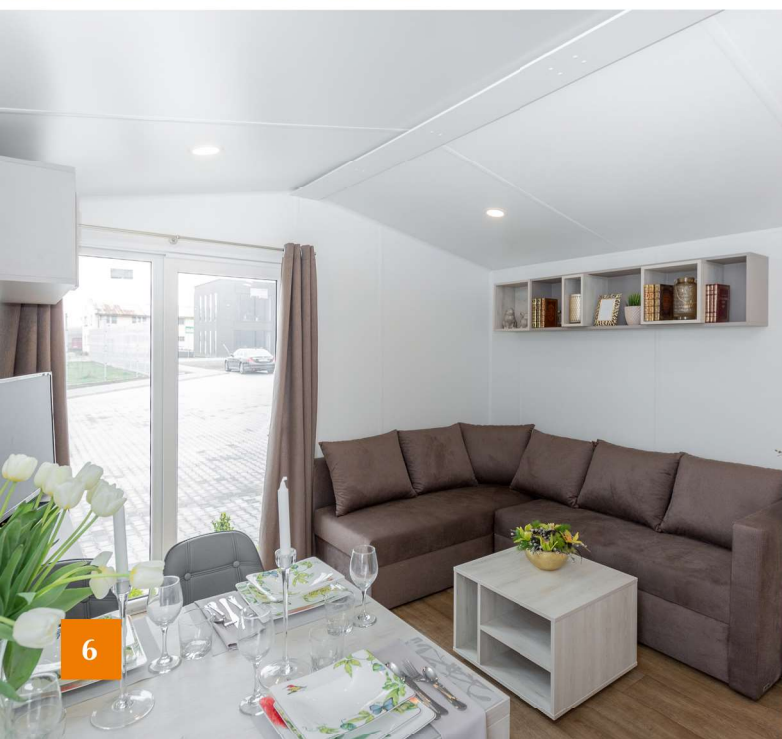

Chios

This mobile home has been inspired by the picturesque Greek coast landscape. Its functional and spacious interior is a perfect choice for those, who appreciate the combination of the innovative style and the solutions, which provide an experience of the ultimate comfort.

- ANTENNA SOCKET
- CLOTHES WARDROBE WITH SHELVES
- WARDROBE WITH CLOTHES BAR
- CLOTHES HANGER
- SOUND SYSTEM AND MP3 PLAYER

- FOLDABLE SOFA
- BUNK BED
- PEDESTAL WITH DRAWERS
- INDUCTION / GAS HOB
- OVEN