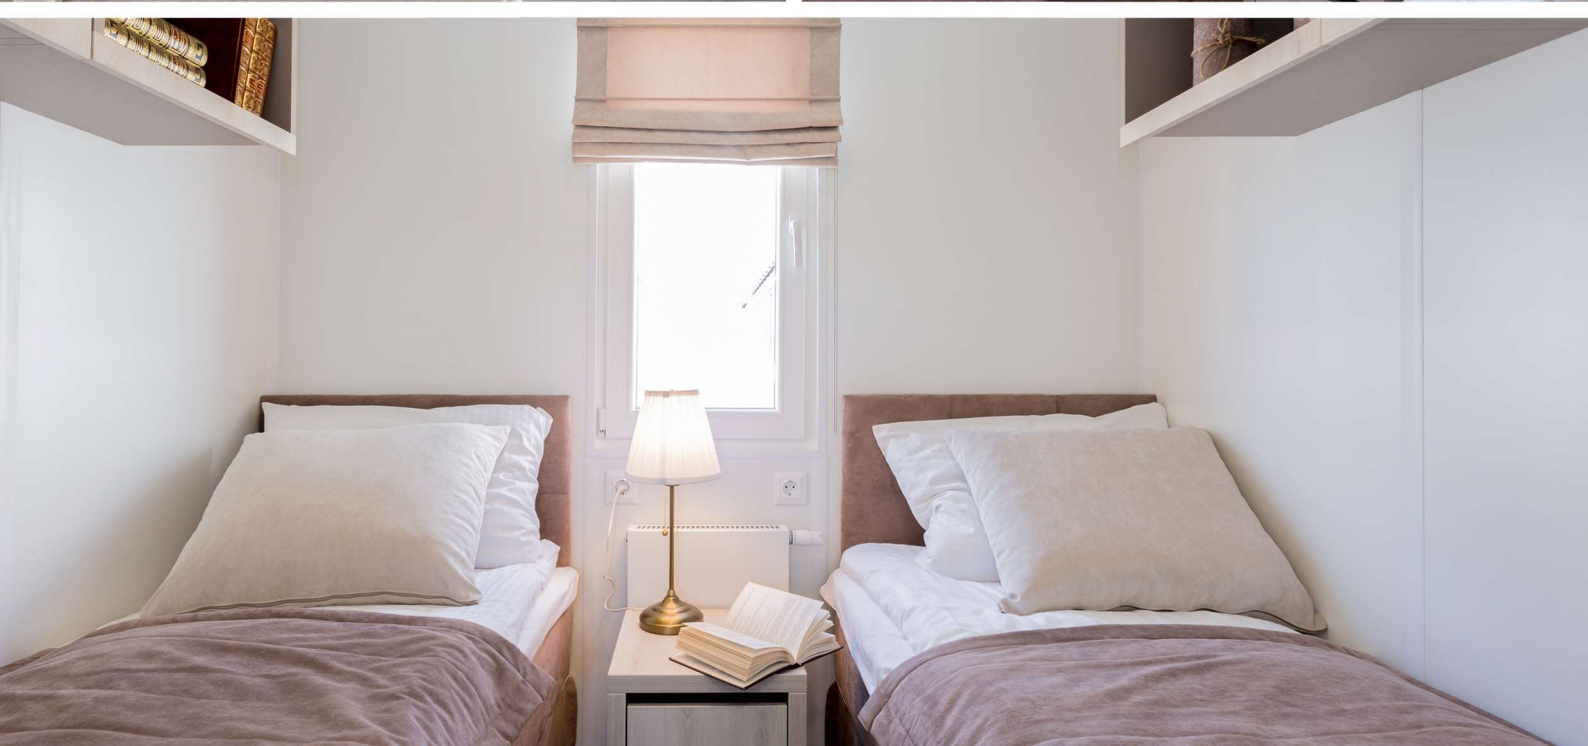

Cavallino

Designed in an interesting rustic style Cavallino home looks amazing when surrounded by the natural environment. Interesting colours and specific construction of the windows provide an optimal lighting of the interiors. The unique design will encourage the feeling of the family idyll. Cavallino is a mobile home created for people with passion.