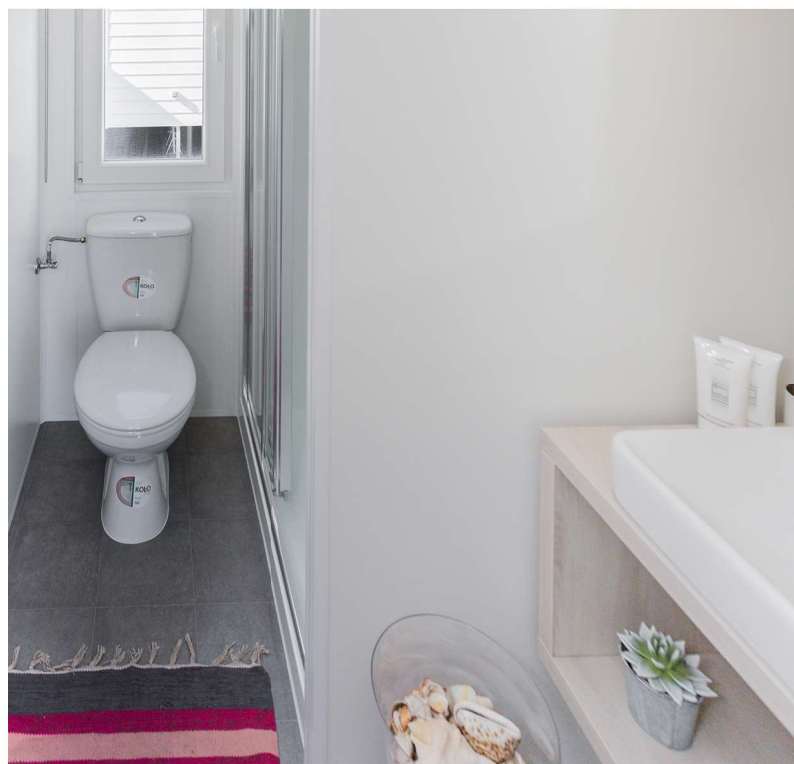

Cavallino

Designed in an interesting rustic style Cavallino home looks amazing when surrounded by the natural environment. Interesting colours and specific construction of the windows provide an optimal lighting of the interiors. The unique design will encourage the feeling of the family idyll. Cavallino is a mobile home created for people with passion.

- ANTENNA SOCKET
- CLOTHES WARDROBE WITH SHELVES
- WARDROBE WITH CLOTHES BAR
- CLOTHES HANGER
- SOUND SYSTEM AND MP3 PLAYER

- FOLDABLE SOFA
- BUNK BED
- PEDESTAL WITH DRAWERS
- INDUCTION / GAS HOB
- OVEN