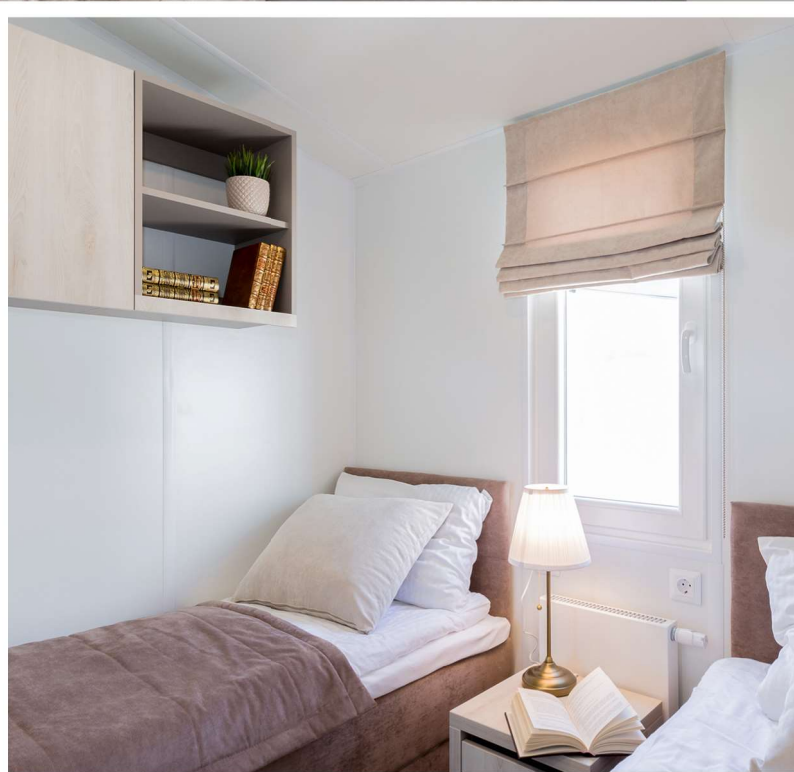

Cavallino

Designed in an interesting rustic style Cavallino home looks amazing when surrounded by the natural environment. Interesting colours and specific construction of the windows provide an optimal lighting of the interiors. The unique design will encourage the feeling of the family idyll. Cavallino is a mobile home created for people with passion.