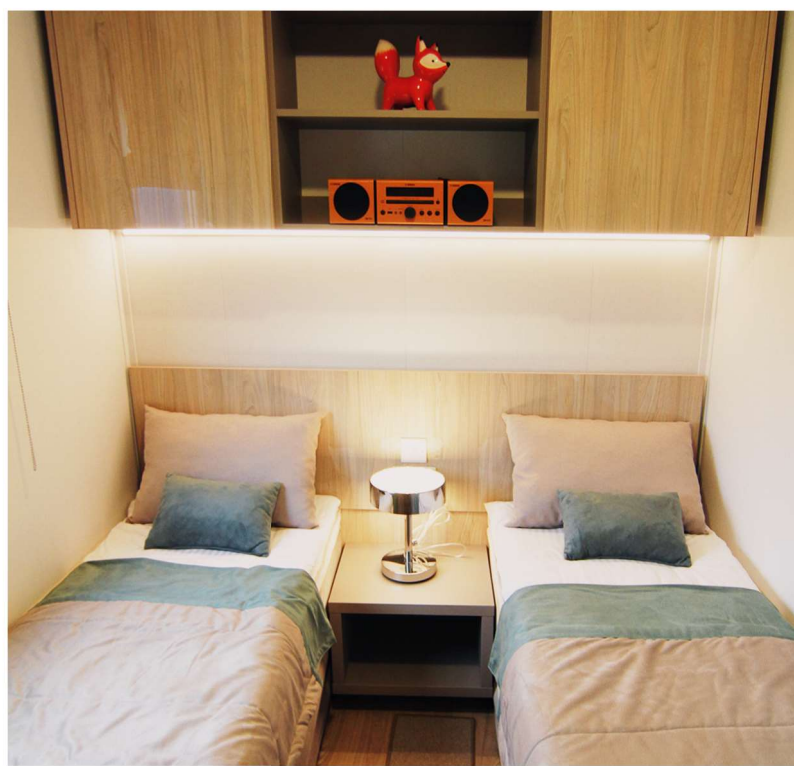

Capri

Innovation and modern look are the main features of Capri mobile home. Its unconventional shape and modern interior will appeal to everyone, who is looking for something more than just a traditional holiday house.

- ANTENNA SOCKET
- CLOTHES WARDROBE WITH SHELVES
- WARDROBE WITH CLOTHES BAR
- CLOTHES HANGER
- SOUND SYSTEM AND MP3 PLAYER

- FOLDABLE SOFA
- BUNK BED
- PEDESTAL WITH DRAWERS
- INDUCTION / GAS HOB
- OVEN