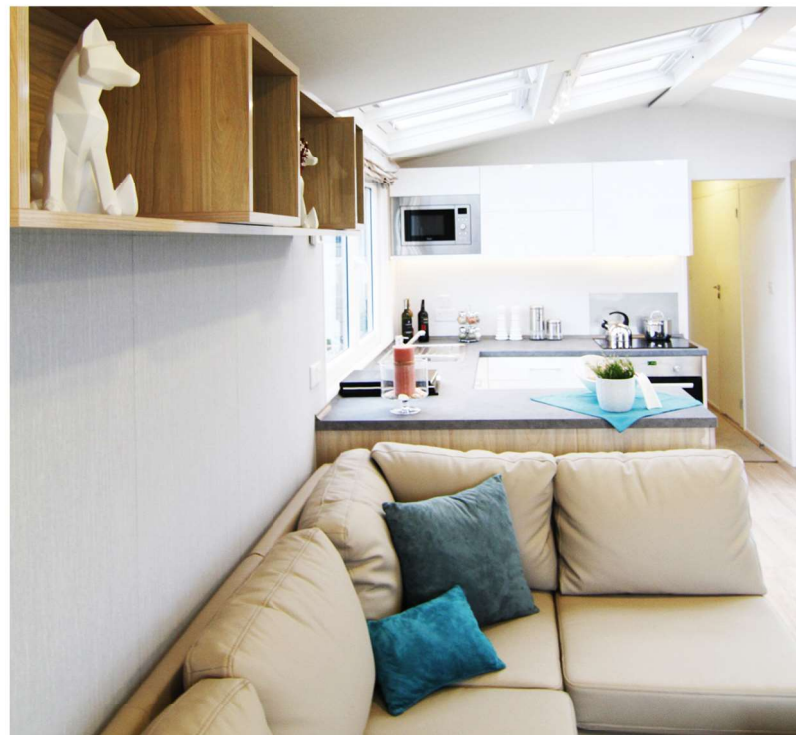

Capri

Innovation and modern look are the main features of Capri mobile home. Its unconventional shape and modern interior will appeal to everyone, who is looking for something more than just a traditional holiday house.

- ANTENNA SOCKET
- CLOTHES WARDROBE WITH SHELVES
- WARDROBE WITH CLOTHES BAR
- CLOTHES HANGER
- SOUND SYSTEM AND MP3 PLAYER

- FOLDABLE SOFA
- BUNK BED
- PEDESTAL WITH DRAWERS
- INDUCTION / GAS HOB
- OVEN