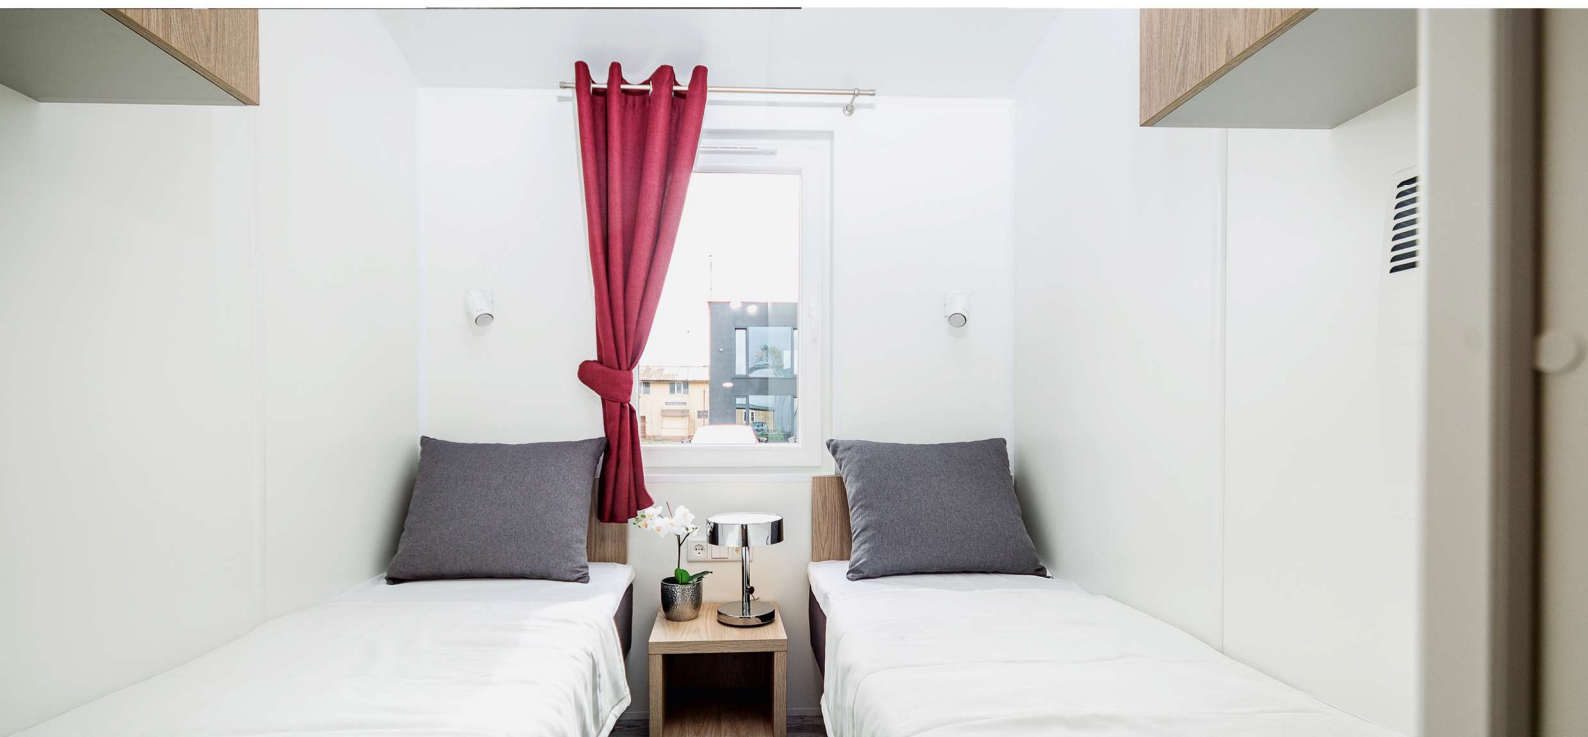

Ballum

Thanks to the Ballum model you will create an ideal place for rest. The terrace integrated with a house gives an opportunity of rest under a roof in nature's lap. Finished off internal elements, and a spacious cloak-room will impress every proprietor of this house.

- ANTENNA SOCKET
- CLOTHES WARDROBE WITH SHELVES
- WARDROBE WITH CLOTHES BAR
- CLOTHES HANGER
- SOUND SYSTEM AND MP3 PLAYER

- FOLDABLE SOFA
- BUNK BED
- PEDESTAL WITH DRAWERS
- INDUCTION / GAS HOB
- OVEN